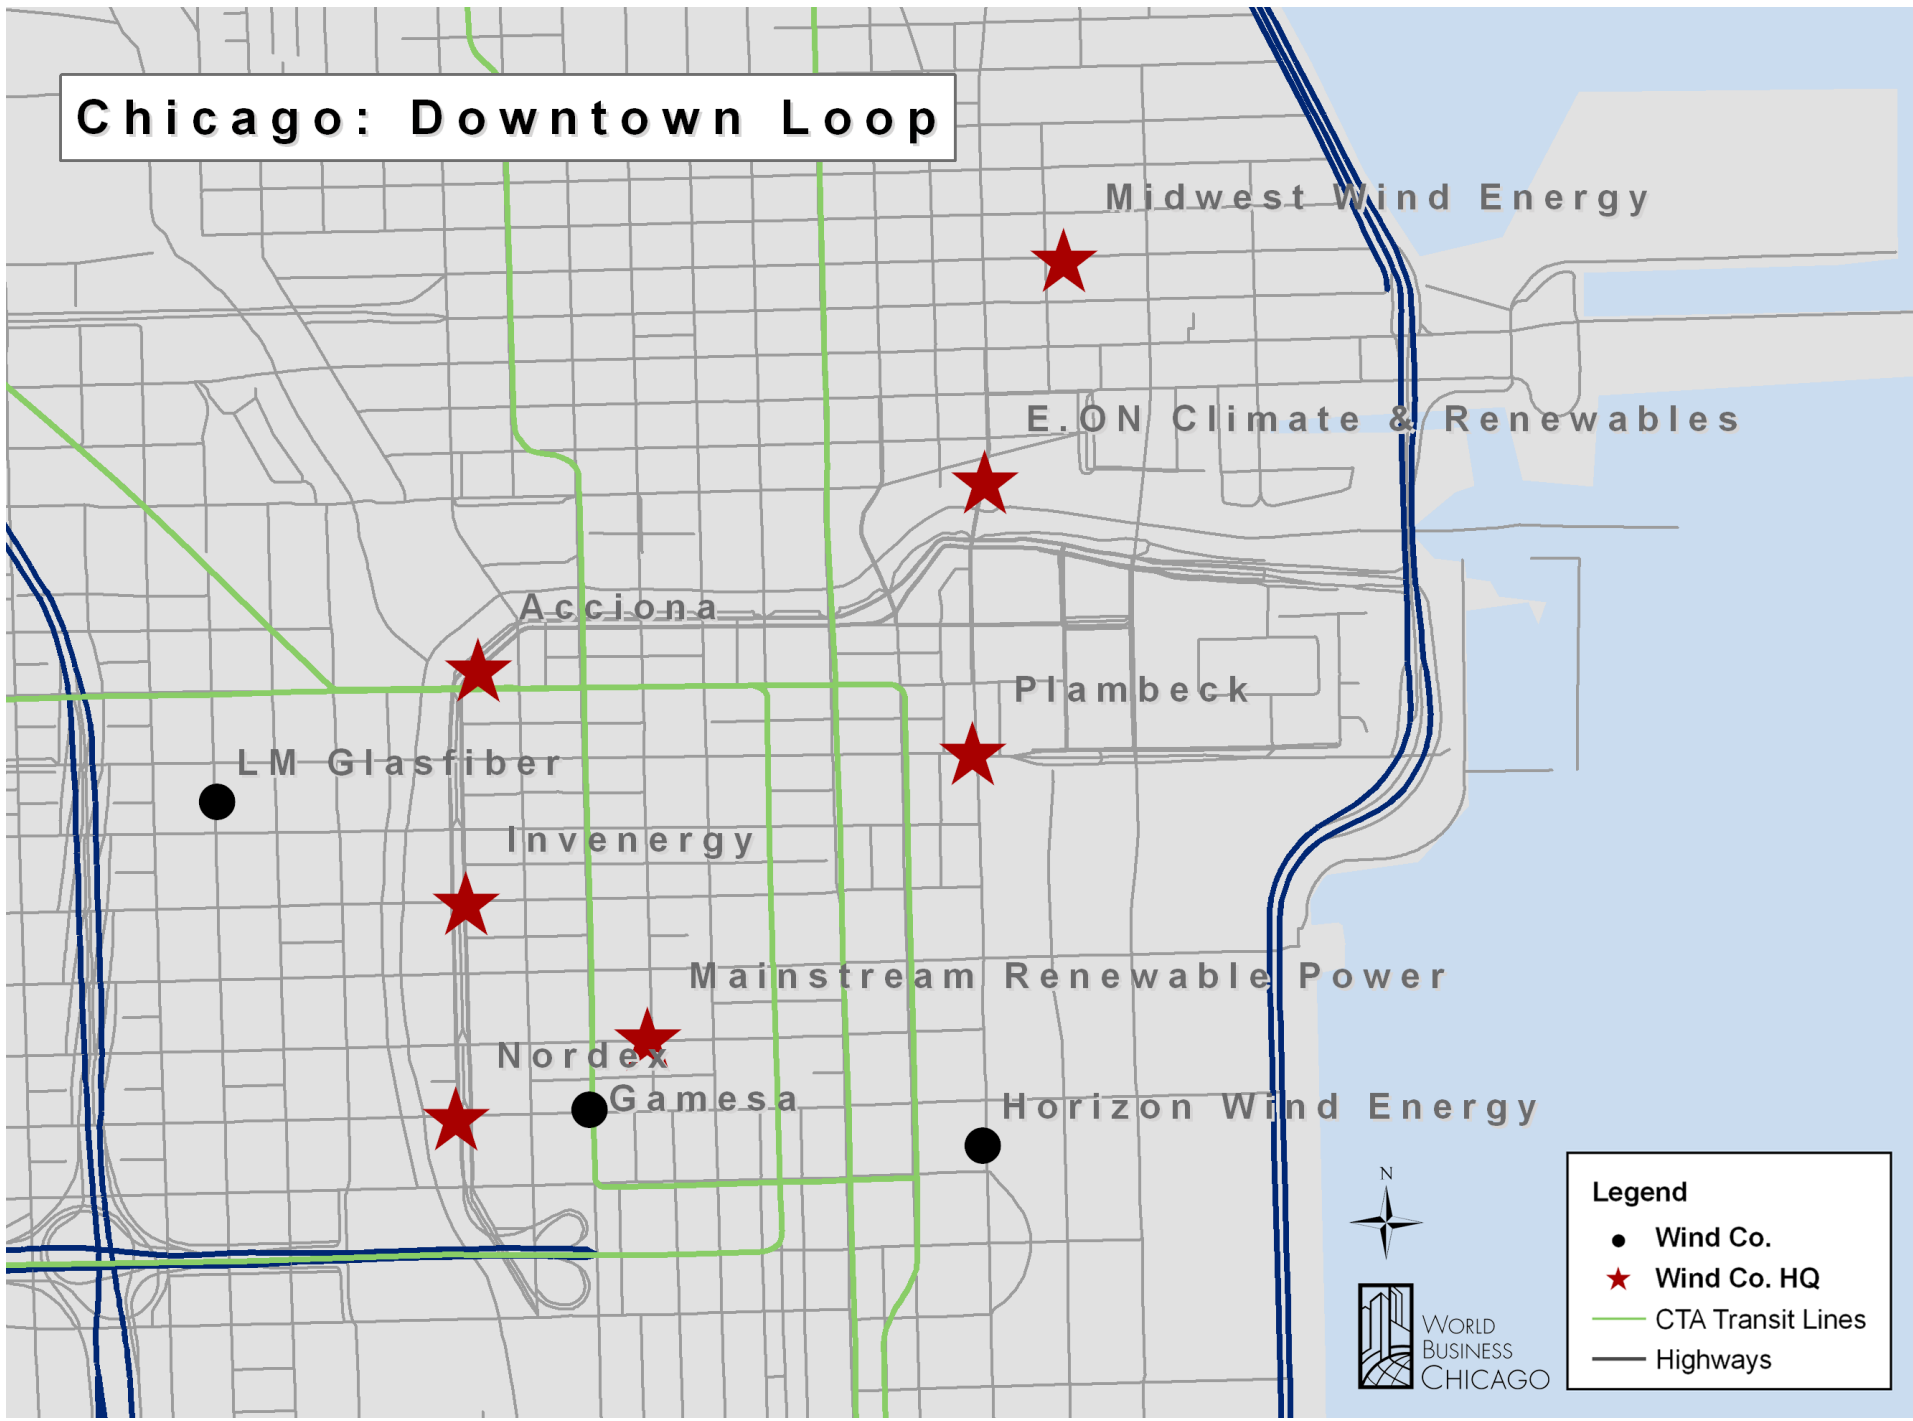

Chicago: Wind Power Center

Downtown Loop:

- Acciona
- Broadwind Energy
- E.ON Climate & Renewables
- Gaelectric Northwest
- Gamesa
- Horizon Wind Energy
- Invenergy
- LM Glasfiber
- Mainstream Renewable Power
- Midwest Wind Energy
- Nordex
- Plambeck
- Wind Capital Group

Suzlon

Vestas

O'Hare
Int'l
Airport

Midway
Airport

WORLD
BUSINESS
CHICAGO

Legend

- Wind Co.
- ★ Wind Co. HQ
- CTA Transit Lines
- Highways
- City of Chicago

Chicago: Downtown Loop

Legend

- Wind Co.
- ★ Wind Co. HQ
- CTA Transit Lines
- Highways