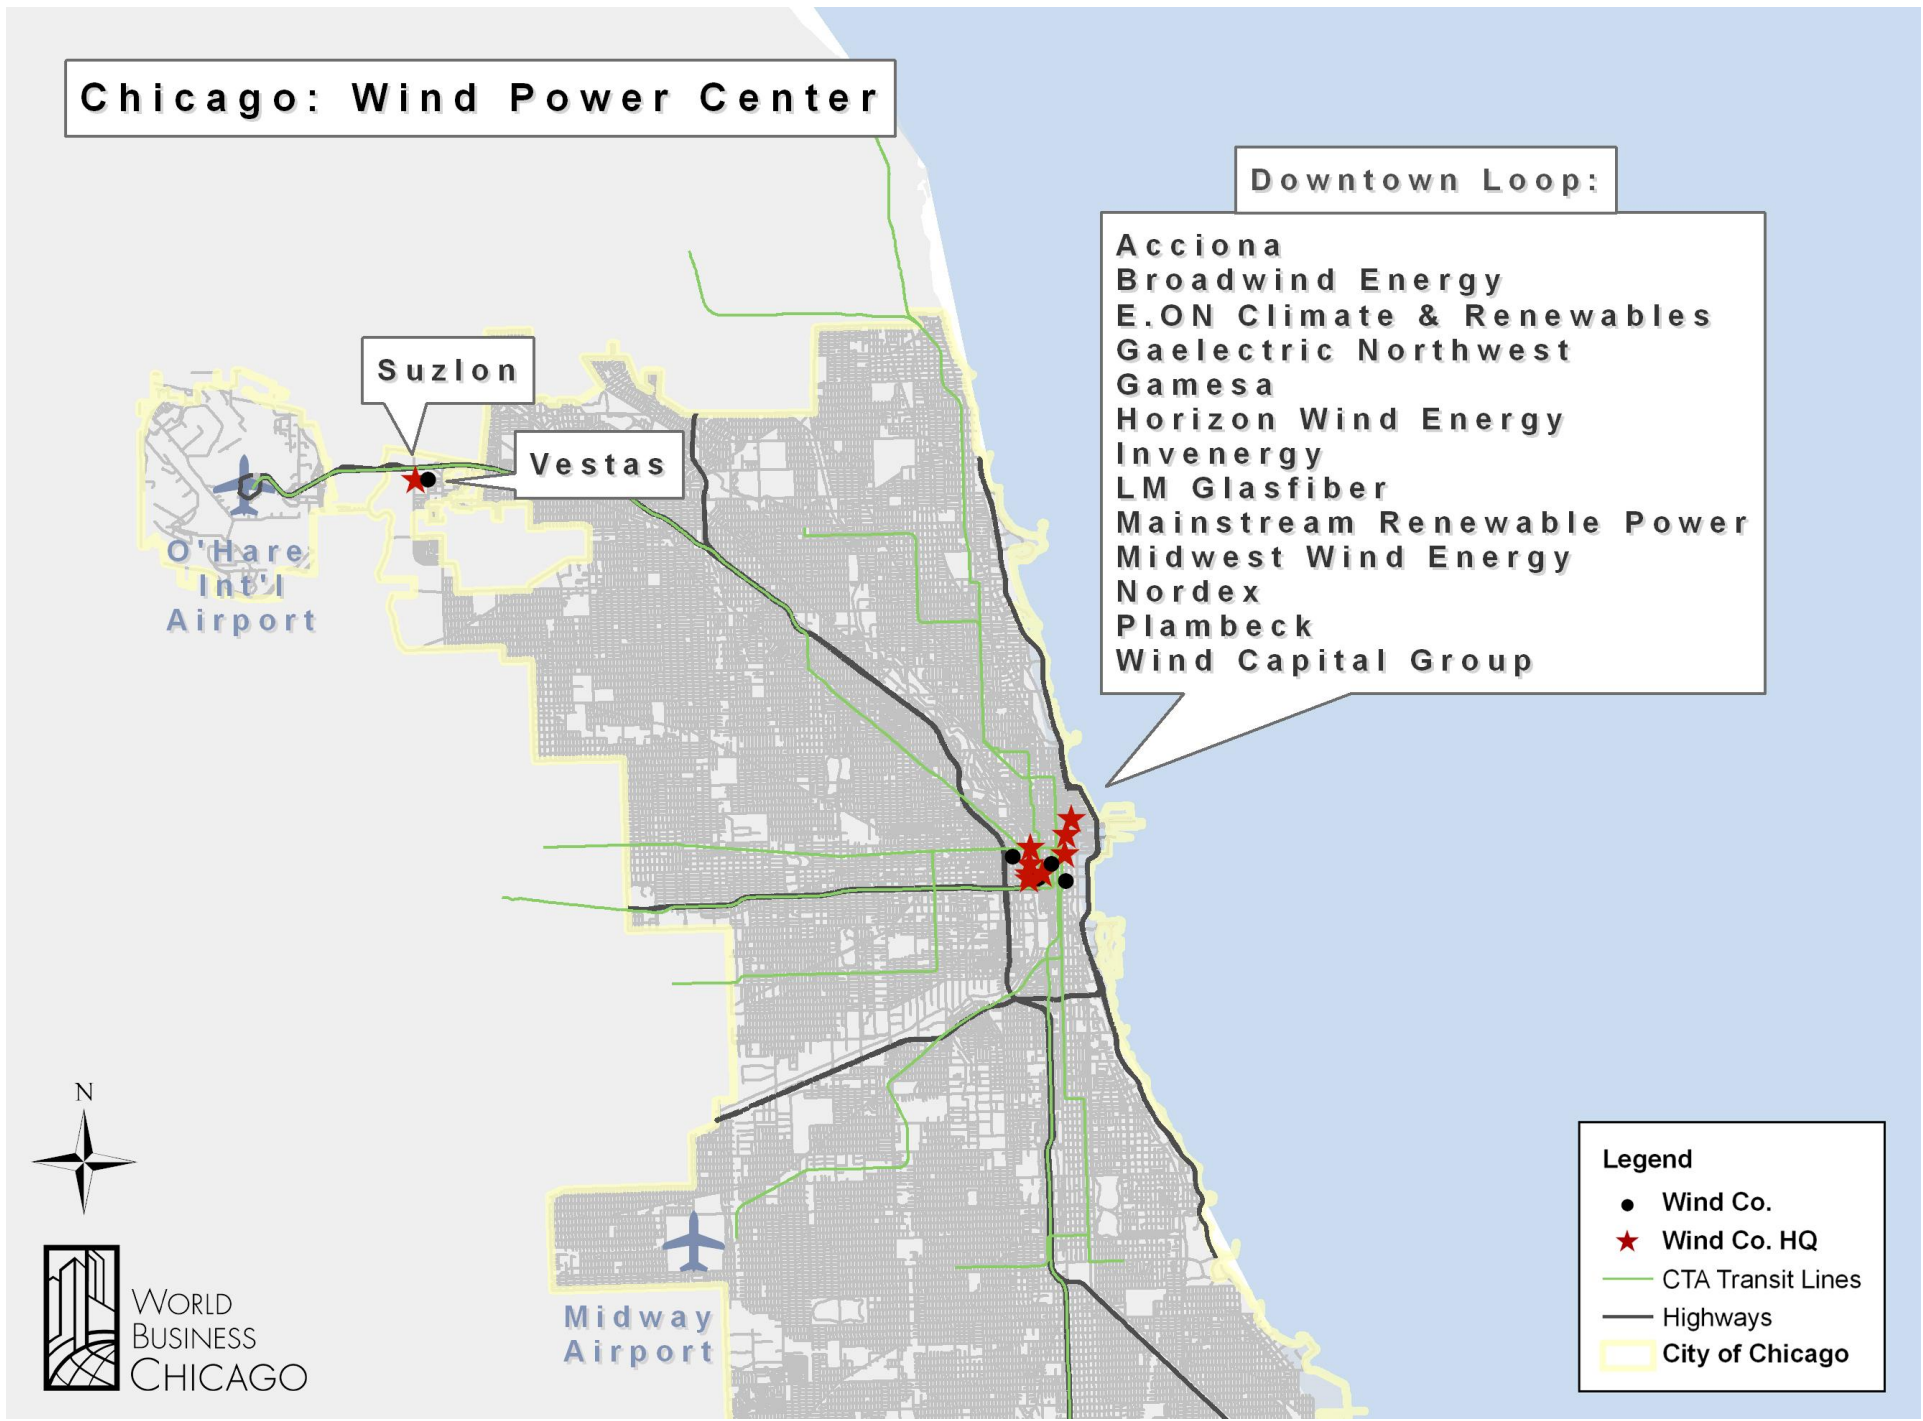

Chicago: Wind Power Center

Downtown Loop:

- Acciona
- Broadwind Energy
- E.ON Climate & Renewables
- Gaelectric Northwest
- Gamesa
- Horizon Wind Energy
- Invenergy
- LM Glasfiber
- Mainstream Renewable Power
- Midwest Wind Energy
- Nordex
- Plambeck
- Wind Capital Group

Suzlon

Vestas

O'Hare
Int'l
Airport

Midway
Airport

WORLD
BUSINESS
CHICAGO

Legend

- Wind Co.
- ★ Wind Co. HQ
- CTA Transit Lines
- Highways
- City of Chicago

Chicago: Downtown Loop

Legend

- Wind Co.
- ★ Wind Co. HQ
- CTA Transit Lines
- Highways